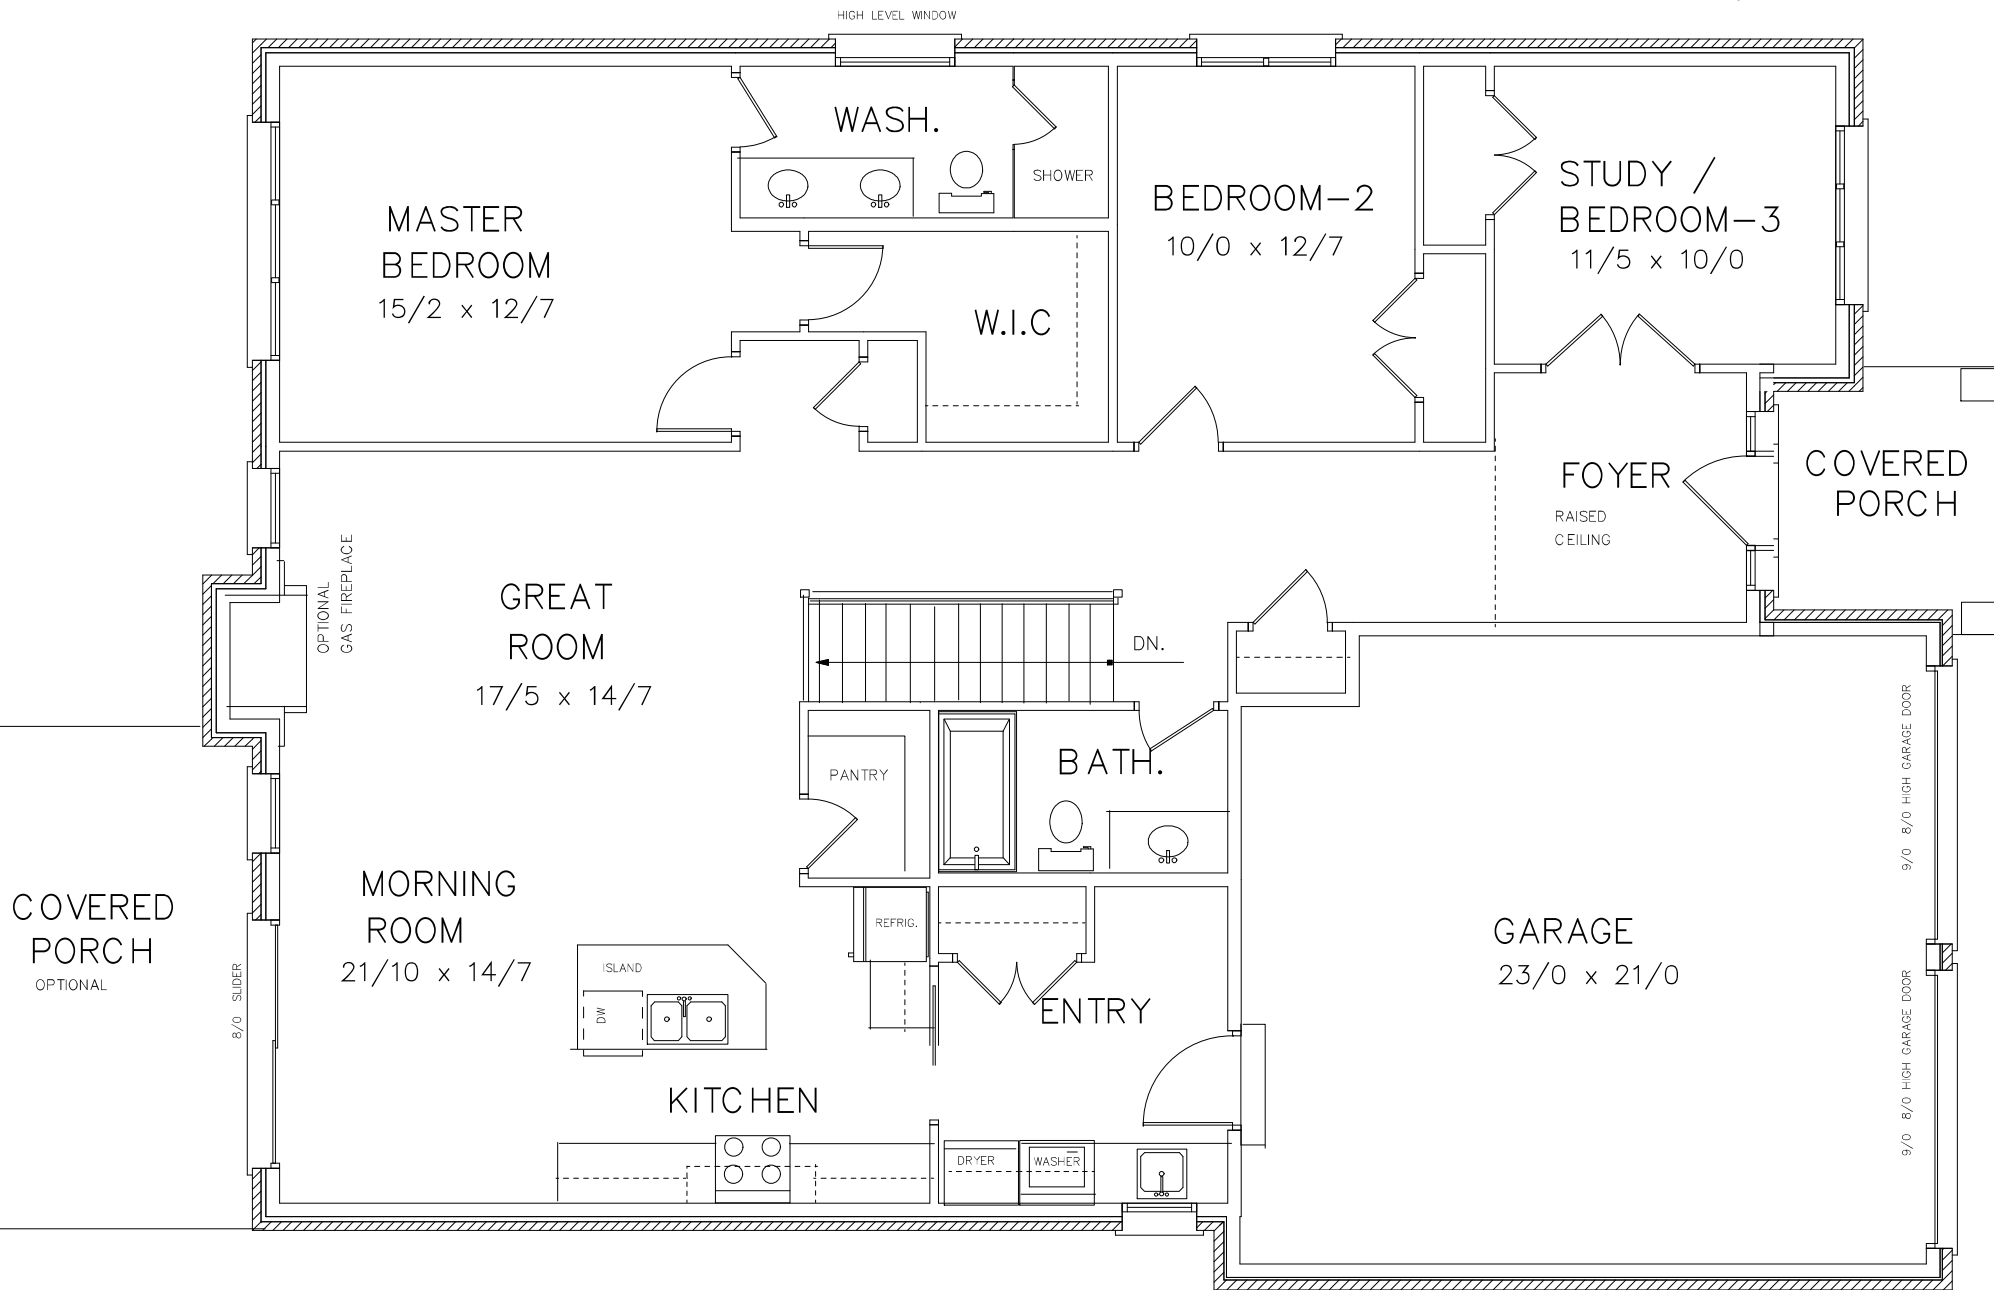

The Garcia

Bungalow 1,726 sq ft; 2/3 bedrooms, 2 bathrooms

The Garcia

UNFINISHED
BASEMENT

UNEXCAVATED

UNEXCAVATED

ROUGH-IN

UP

The Garcia

1726 SQ.FT

MAIN FLOOR PLAN